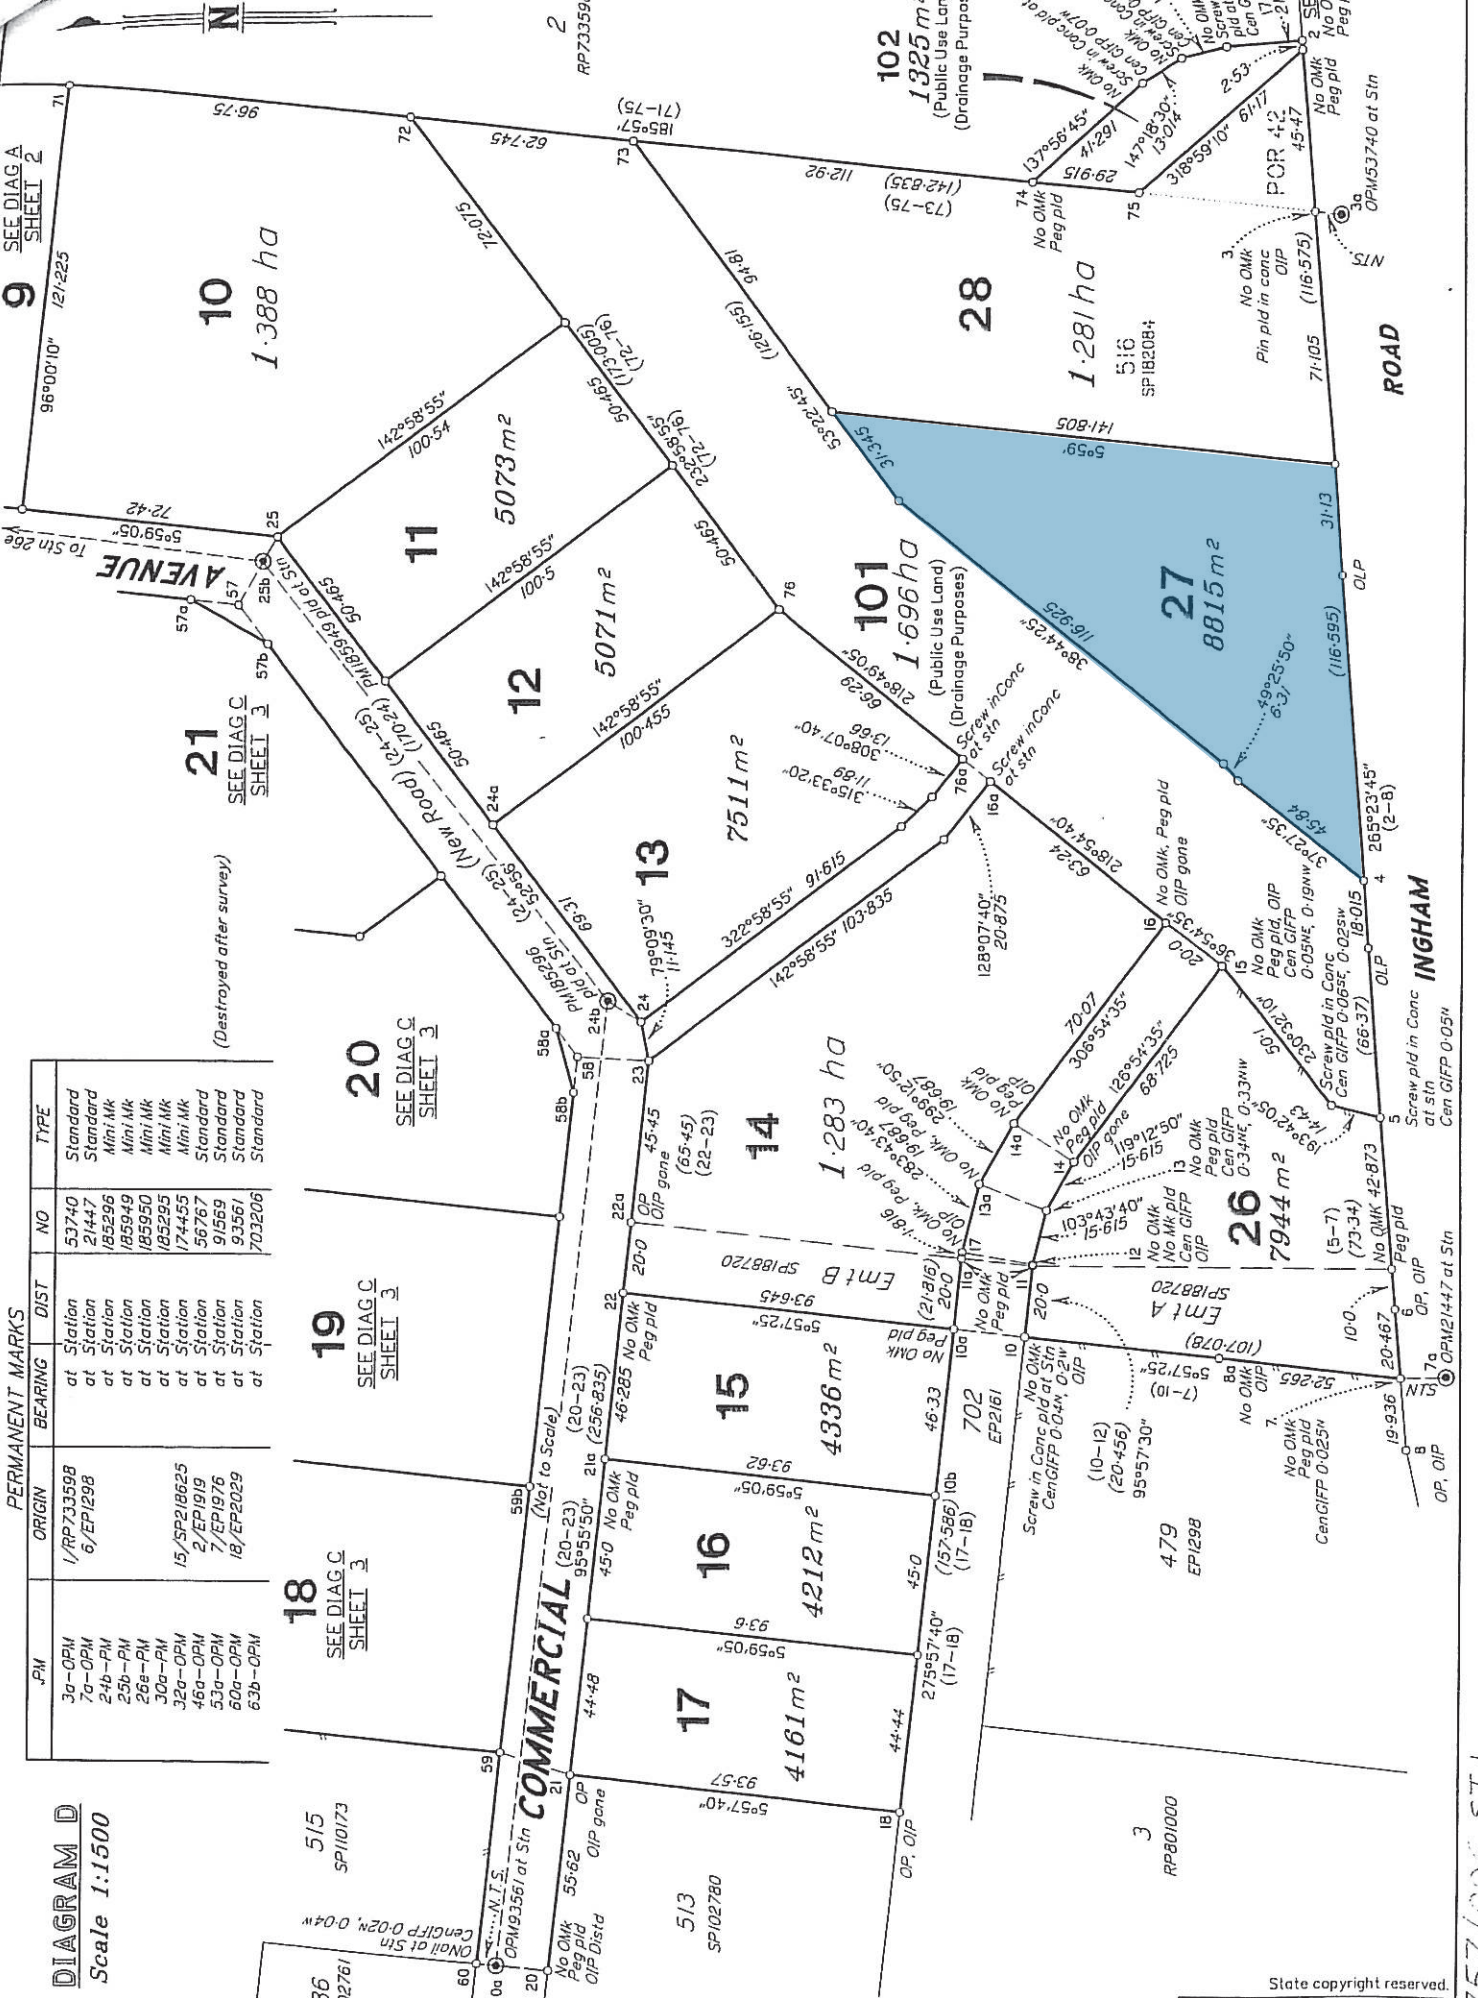

Act 1994: Land Act 1994
 1994 Variation 1

PERMANENT MARKS

PM	ORIGIN	BEARING	DIST	NO	TYPE
3a-OPM	1/PP733598	at Station		53740	Standard
7a-OPM	6/EP1298	at Station		21447	Standard
24b-PM		at Station		185296	Mini Mk
26a-PM		at Station		185949	Mini Mk
30a-PM		at Station		185950	Mini Mk
32a-OPM	15/SP218625	at Station		174455	Mini Mk
46a-OPM	2/EP1919	at Station		56767	Standard
53a-OPM	7/EP1976	at Station		91569	Standard
60a-OPM	18/EP2029	at Station		93561	Standard
63b-OPM		at Station		703206	Standard

DIAGRAM D
 Scale 1:1500

Metres
 0 75m 150m 225m
 100mm 50mm

State copyright reserved.
 Insert Plan Number SP229809

26757/006 STJ