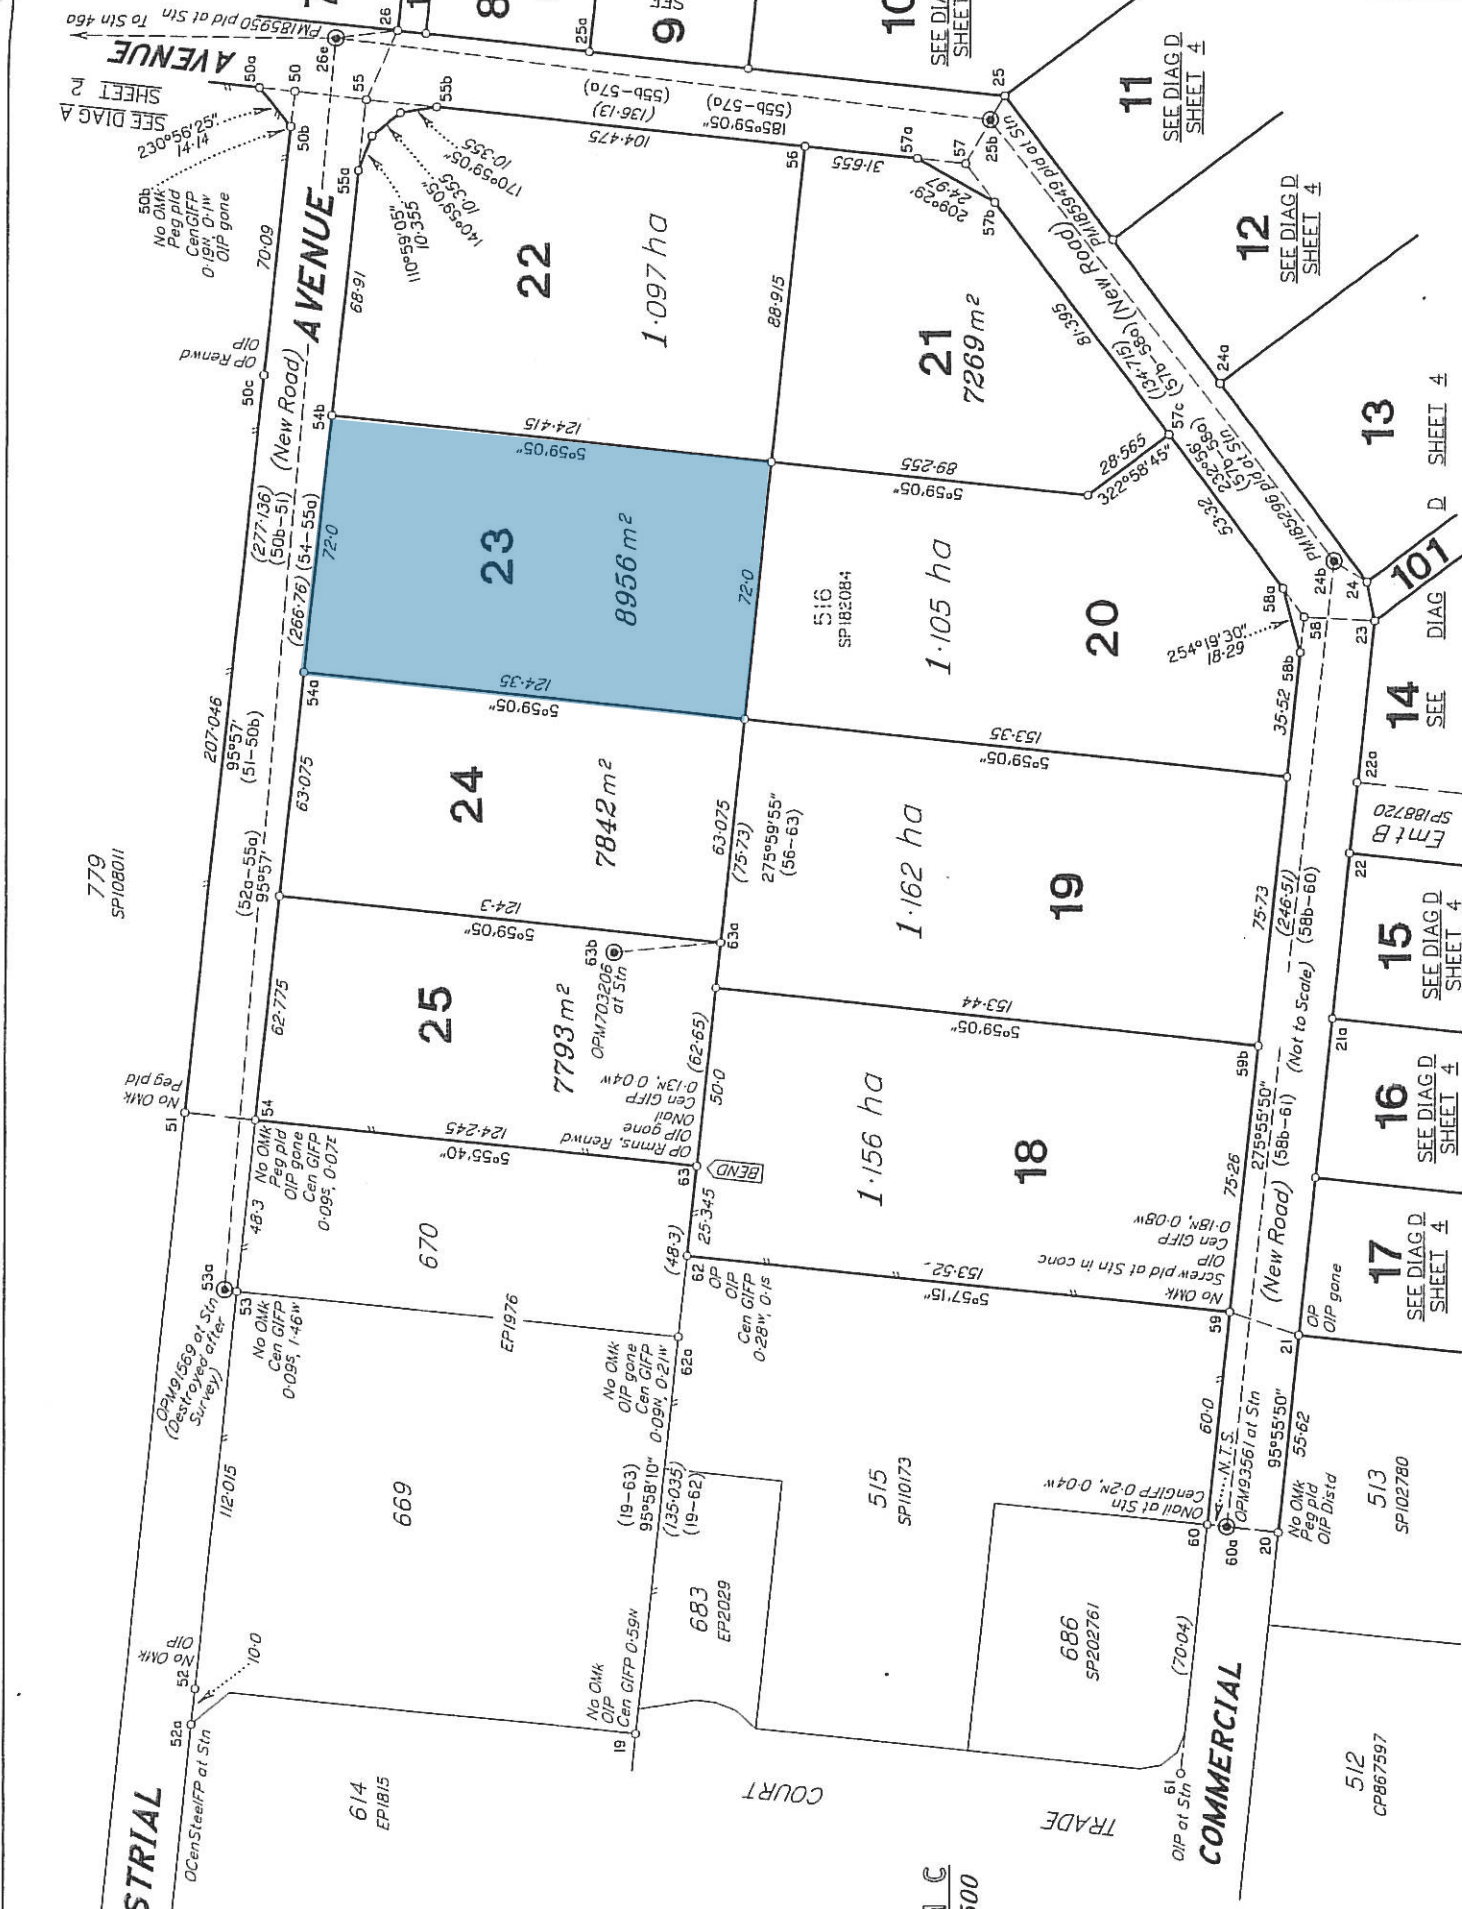

ADDITIONAL SHEET

100
SEE SH 1

INDUSTRIAL AVENUE (New Road)

TRADE COURT

COMMERCIAL

DIAGRAM C
Scale 1:1500

State copyright reserved.

Insert Plan Number SP229809