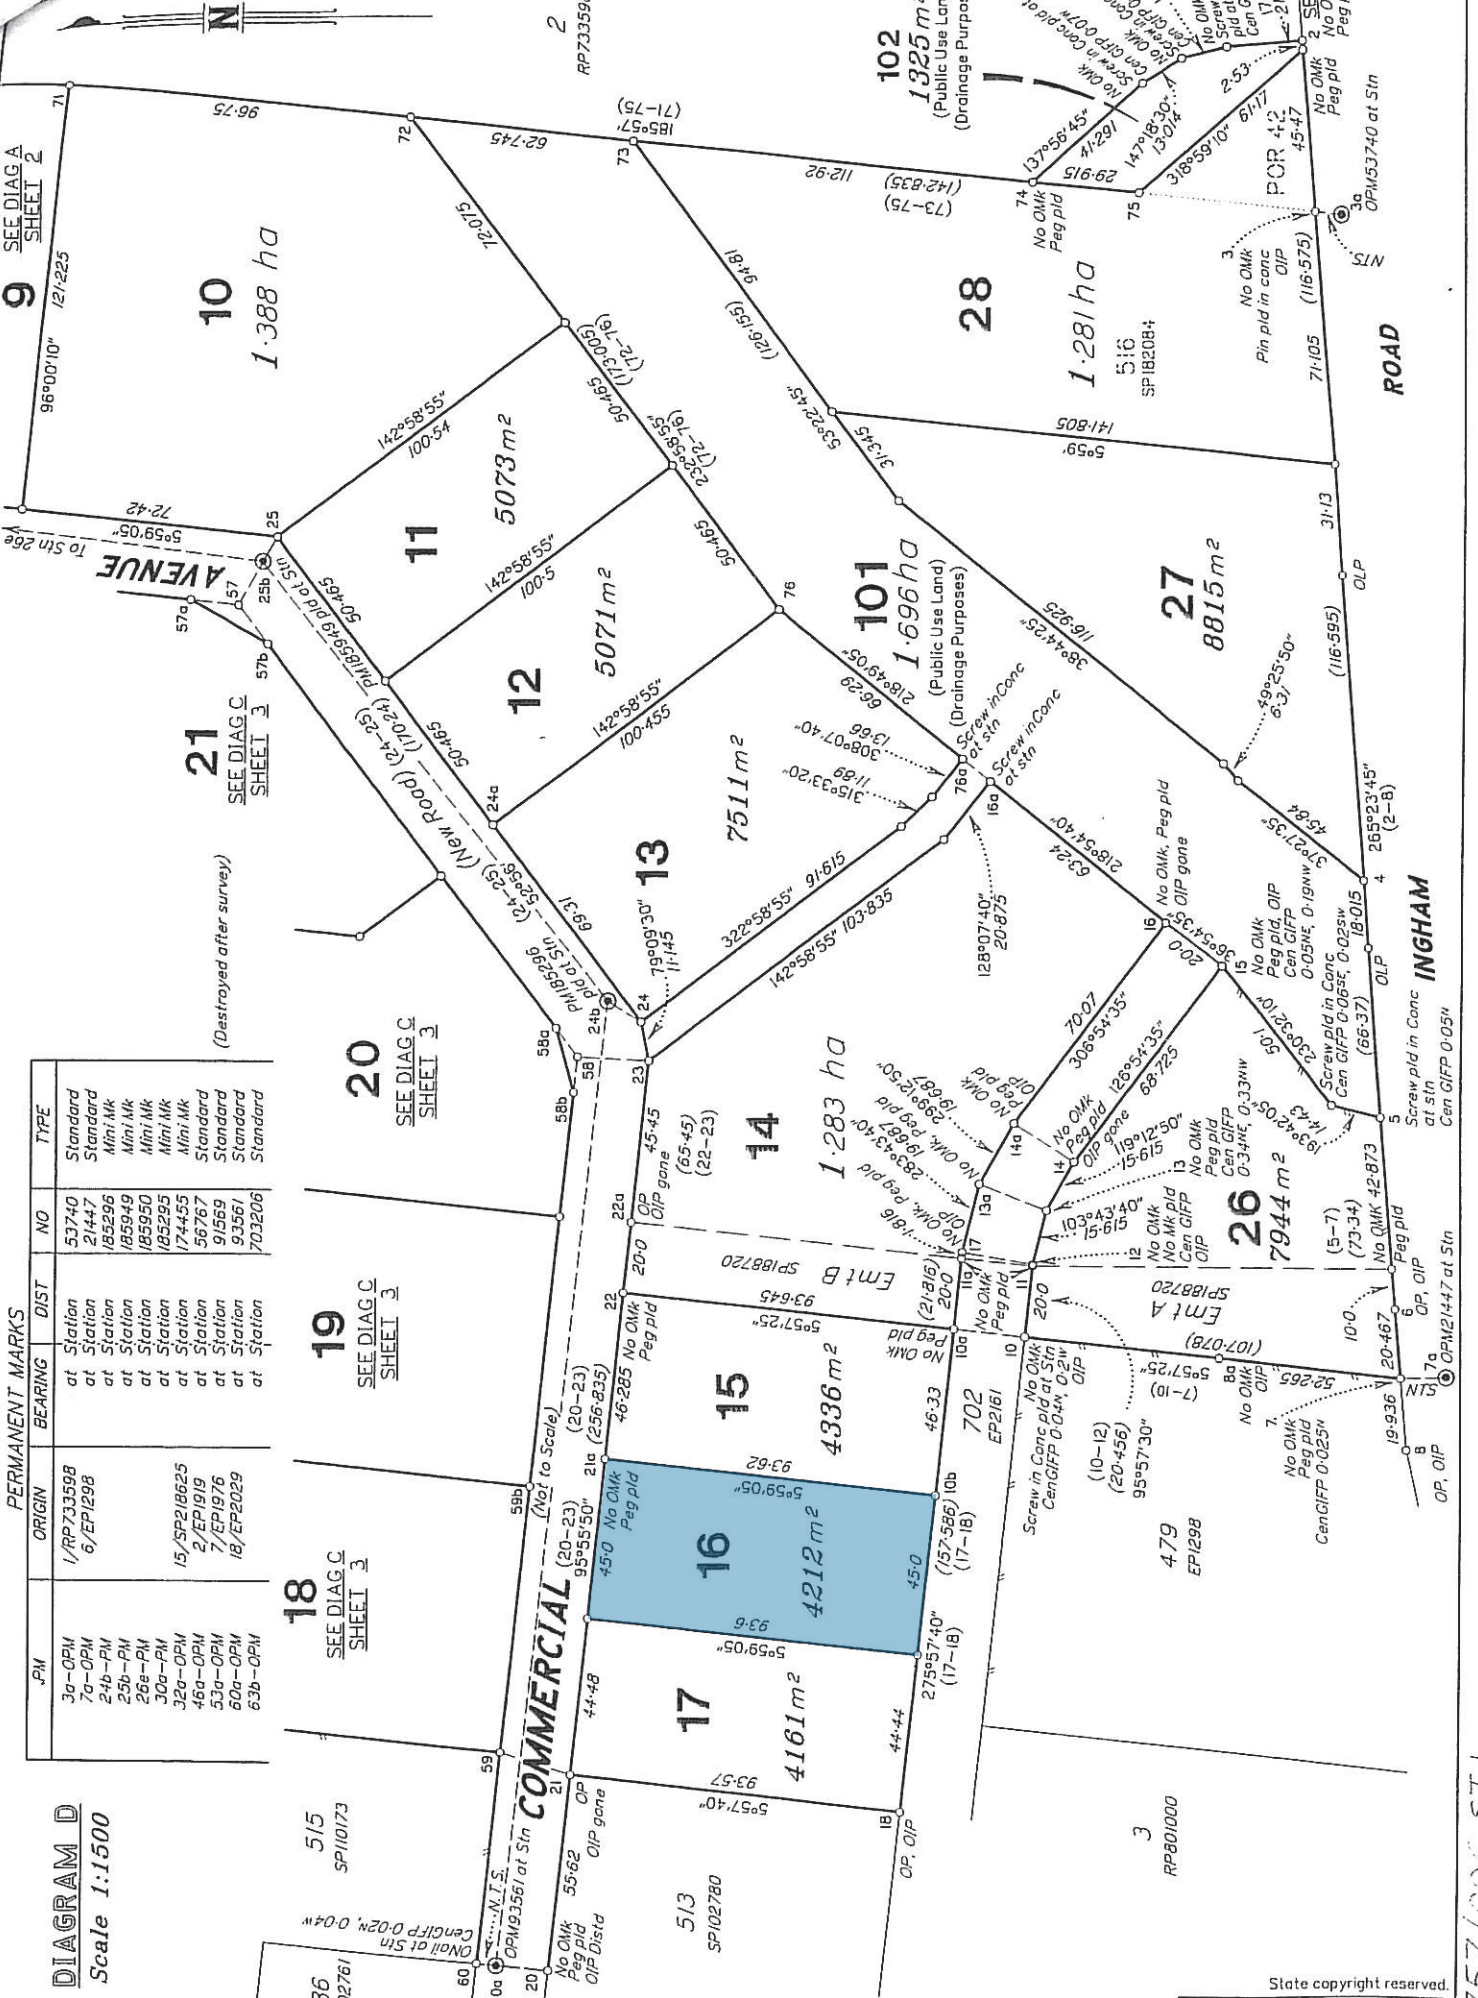

Act 1994: Land Act 1994
 1994 Variation 1

PERMANENT MARKS

PM	ORIGIN	BEARING	DIST	NO	TYPE
3a-OPM	1/PP733598	at Station		53740	Standard
7a-OPM	6/EP1298	at Station		21447	Standard
24b-PM		at Station		185296	Mini Mk
26a-PM		at Station		185949	Mini Mk
30a-PM		at Station		185950	Mini Mk
32a-OPM	15/SP218625	at Station		174455	Mini Mk
46a-OPM	2/EP1919	at Station		56767	Standard
53a-OPM	7/EP1976	at Station		91569	Standard
60a-OPM	18/EP2029	at Station		93561	Standard
63b-OPM		at Station		703206	Standard

DIAGRAM D
 Scale 1:1500

Metres
 0 75m 150m 225m
 100mm 50mm

State copyright reserved.
 Insert Plan Number SP229809

26757/006 STJ